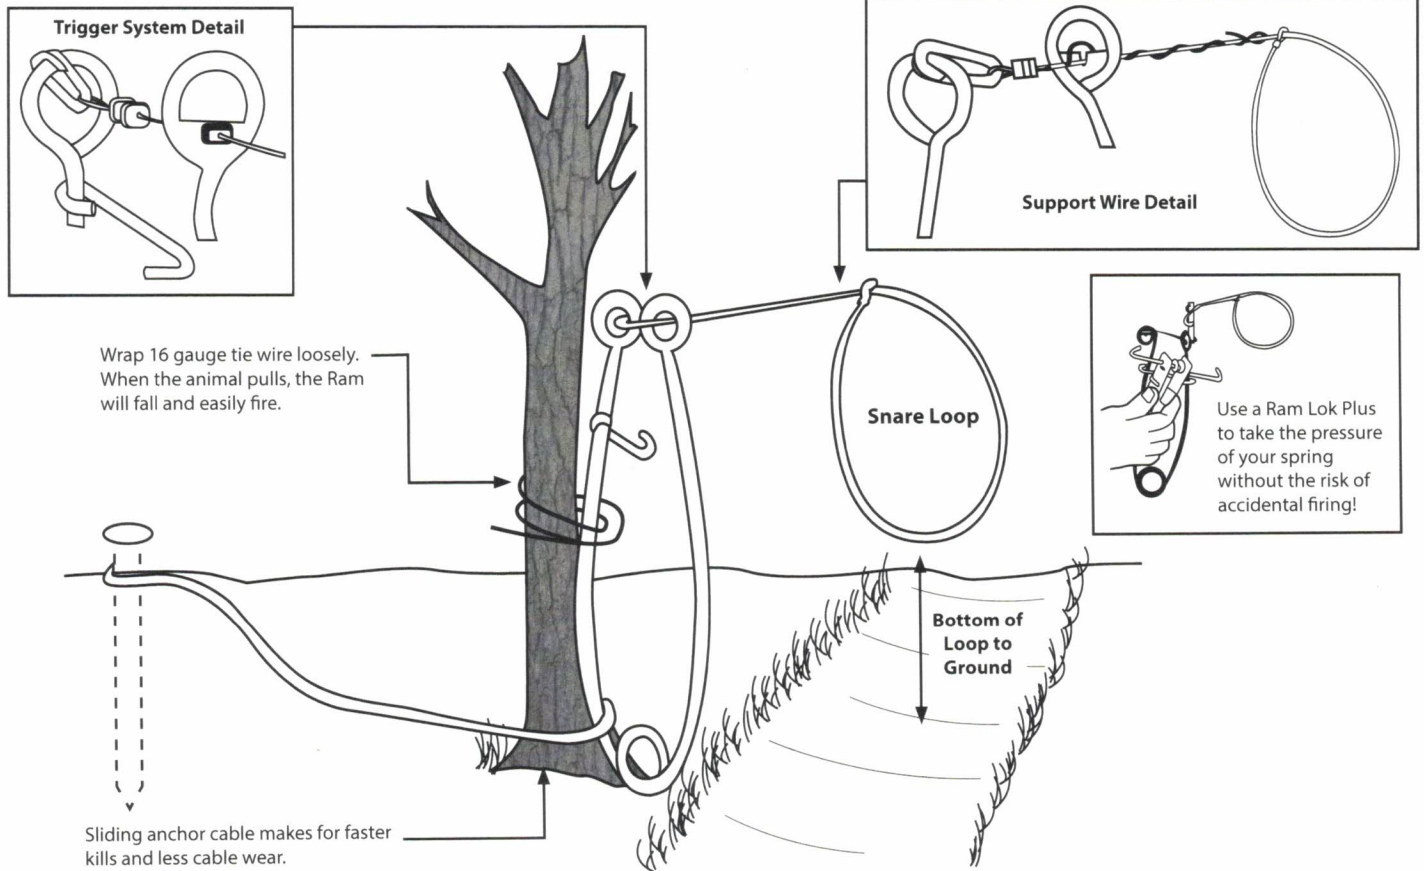

RAM #1 Power Snare

RAM POWER SNARE SET

SPECIES	RAM MODEL	LOOP SIZE	BOTTOM OF LOOP TO GROUND	RECOMMENDED CABLE
Coyote	Ram#1	12"	12 - 14"	3/64"
Fox	Ram#2	8"	8"	1/16" - 3/64"
Lynx	Ram#2	8"	8"	1/16" - 3/64"
Bobcat	Ram#2	8"	8"	1/16" - 3/64"
Wolf	Ram Wolf Master	16" - 18"	16" - 18"	3/32" - 1/16"
Wild Boar	Ram Wolf Master	16"	14"	3/32"
Otter	Ram#2	4-1/2"	2"	1/16"
Mink	Mini Ram, Ram#2	Size to fit hole	1/2"	3/64"