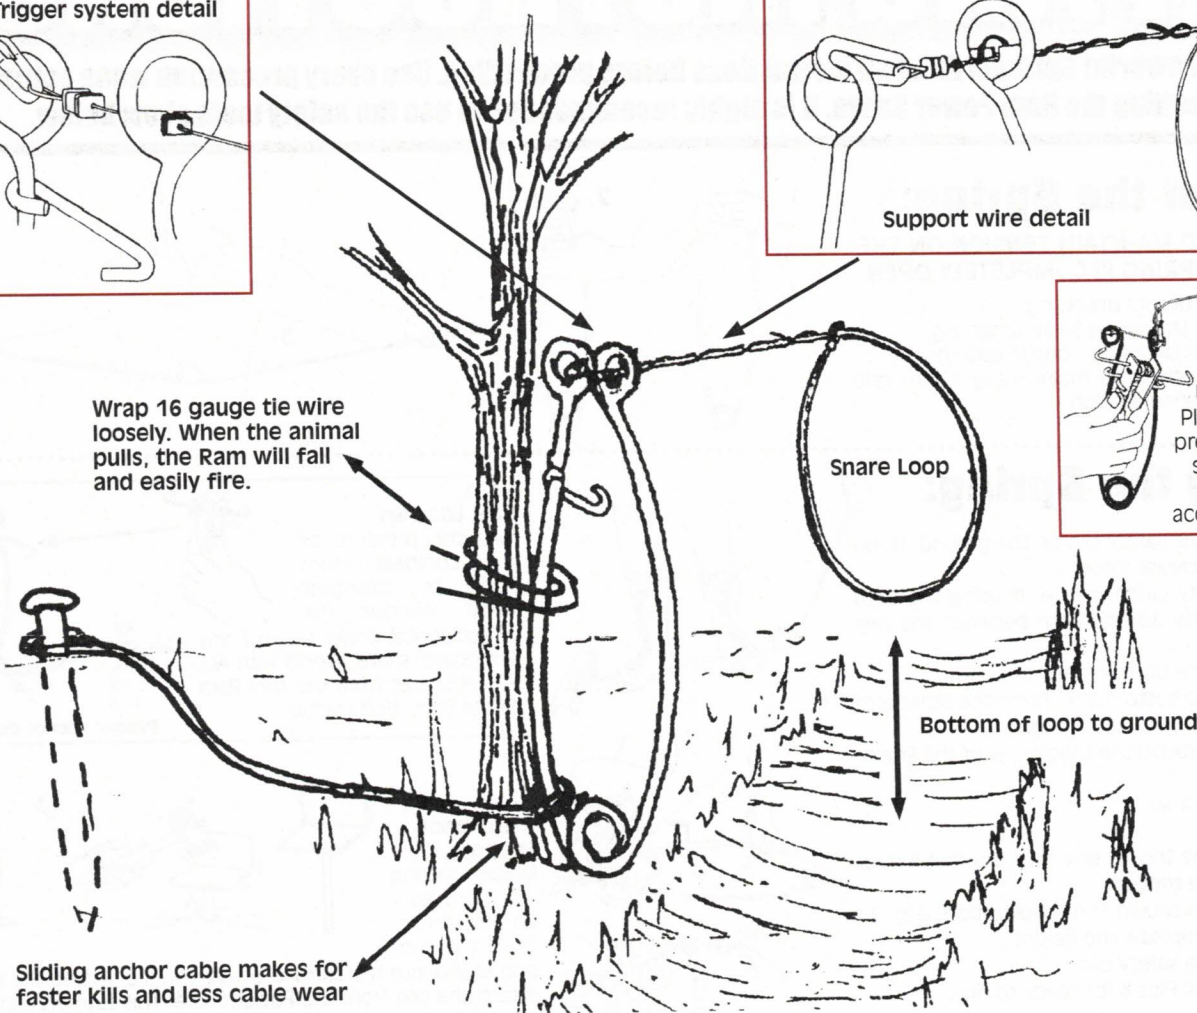

RAM Power Snare WOLF MASTER

RAM Power Snare Set

Species	Ram Model	Loop Size	Bottom of Loop to Ground	Recommended Cable
Coyote	Ram#1	12-inches	12 to 14-inches	3/64"
Fox	Ram#2	8-inches	8-inches	1/16" - 3/64"
Lynx	Ram#2	8-inches	8-inches	1/16" - 3/64"
Bobcat	Ram#2	8-inches	8-inches	1/16" - 3/64"
Wolf	Ram Wolf Master	16 to 18-inches	16 to 18-inches	3/32" - 1/16"
Wild Boar	Ram Wolf Master	16-inches	14-inches	3/32"
Otter	Ram#2	4½-inches	2-inches	1/16"
Mink	Mini Ram, Ram#2	Size to fit hole	1/2-inch	3/64"