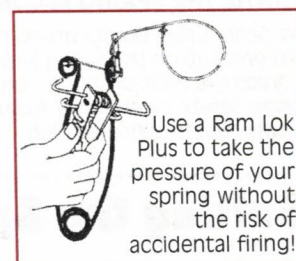

RAM Power Snare WOLF MASTER

RAM Power Snare Set

Species	Ram Model	Loop Size	Bottom of Loop to Ground	Recommended Cable
Coyote	Ram#1	12-inches	12 to 14-inches	3/64"
Fox	Ram#2	8-inches	8-inches	1/16" - 3/64"
Lynx	Ram#2	8-inches	8-inches	1/16" - 3/64"
Bobcat	Ram#2	8-inches	8-inches	1/16" - 3/64"
Wolf	Ram Wolf Master	16 to 18-inches	16 to 18-inches	3/32" - 1/16"
Wild Boar	Ram Wolf Master	16-inches	14-inches	3/32"
Otter	Ram#2	4½-inches	2-inches	1/16"
Mink	Mini Ram, Ram#2	Size to fit hole	1/2-inch	3/64"