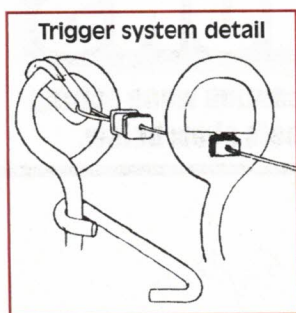

RAM Power Snare WOLF MASTER

RAM Power Snare Set

Species	Ram Model	Loop Size	Bottom of Loop to Ground	Recommended Cable
Coyote	Ram#1	12-inches	12 to 14-inches	3/64"
Fox	Ram#2	8-inches	8-inches	1/16" - 3/64"
Lynx	Ram#2	8-inches	8-inches	1/16" - 3/64"
Bobcat	Ram#2	8-inches	8-inches	1/16" - 3/64"
Wolf	Ram Wolf Master	16 to 18-inches	16 to 18-inches	3/32" - 1/16"
Wild Boar	Ram Wolf Master	16-inches	14-inches	3/32"
Otter	Ram#2	4½-inches	2-inches	1/16"
Mink	Mini Ram, Ram#2	Size to fit hole	1/2-inch	3/64"